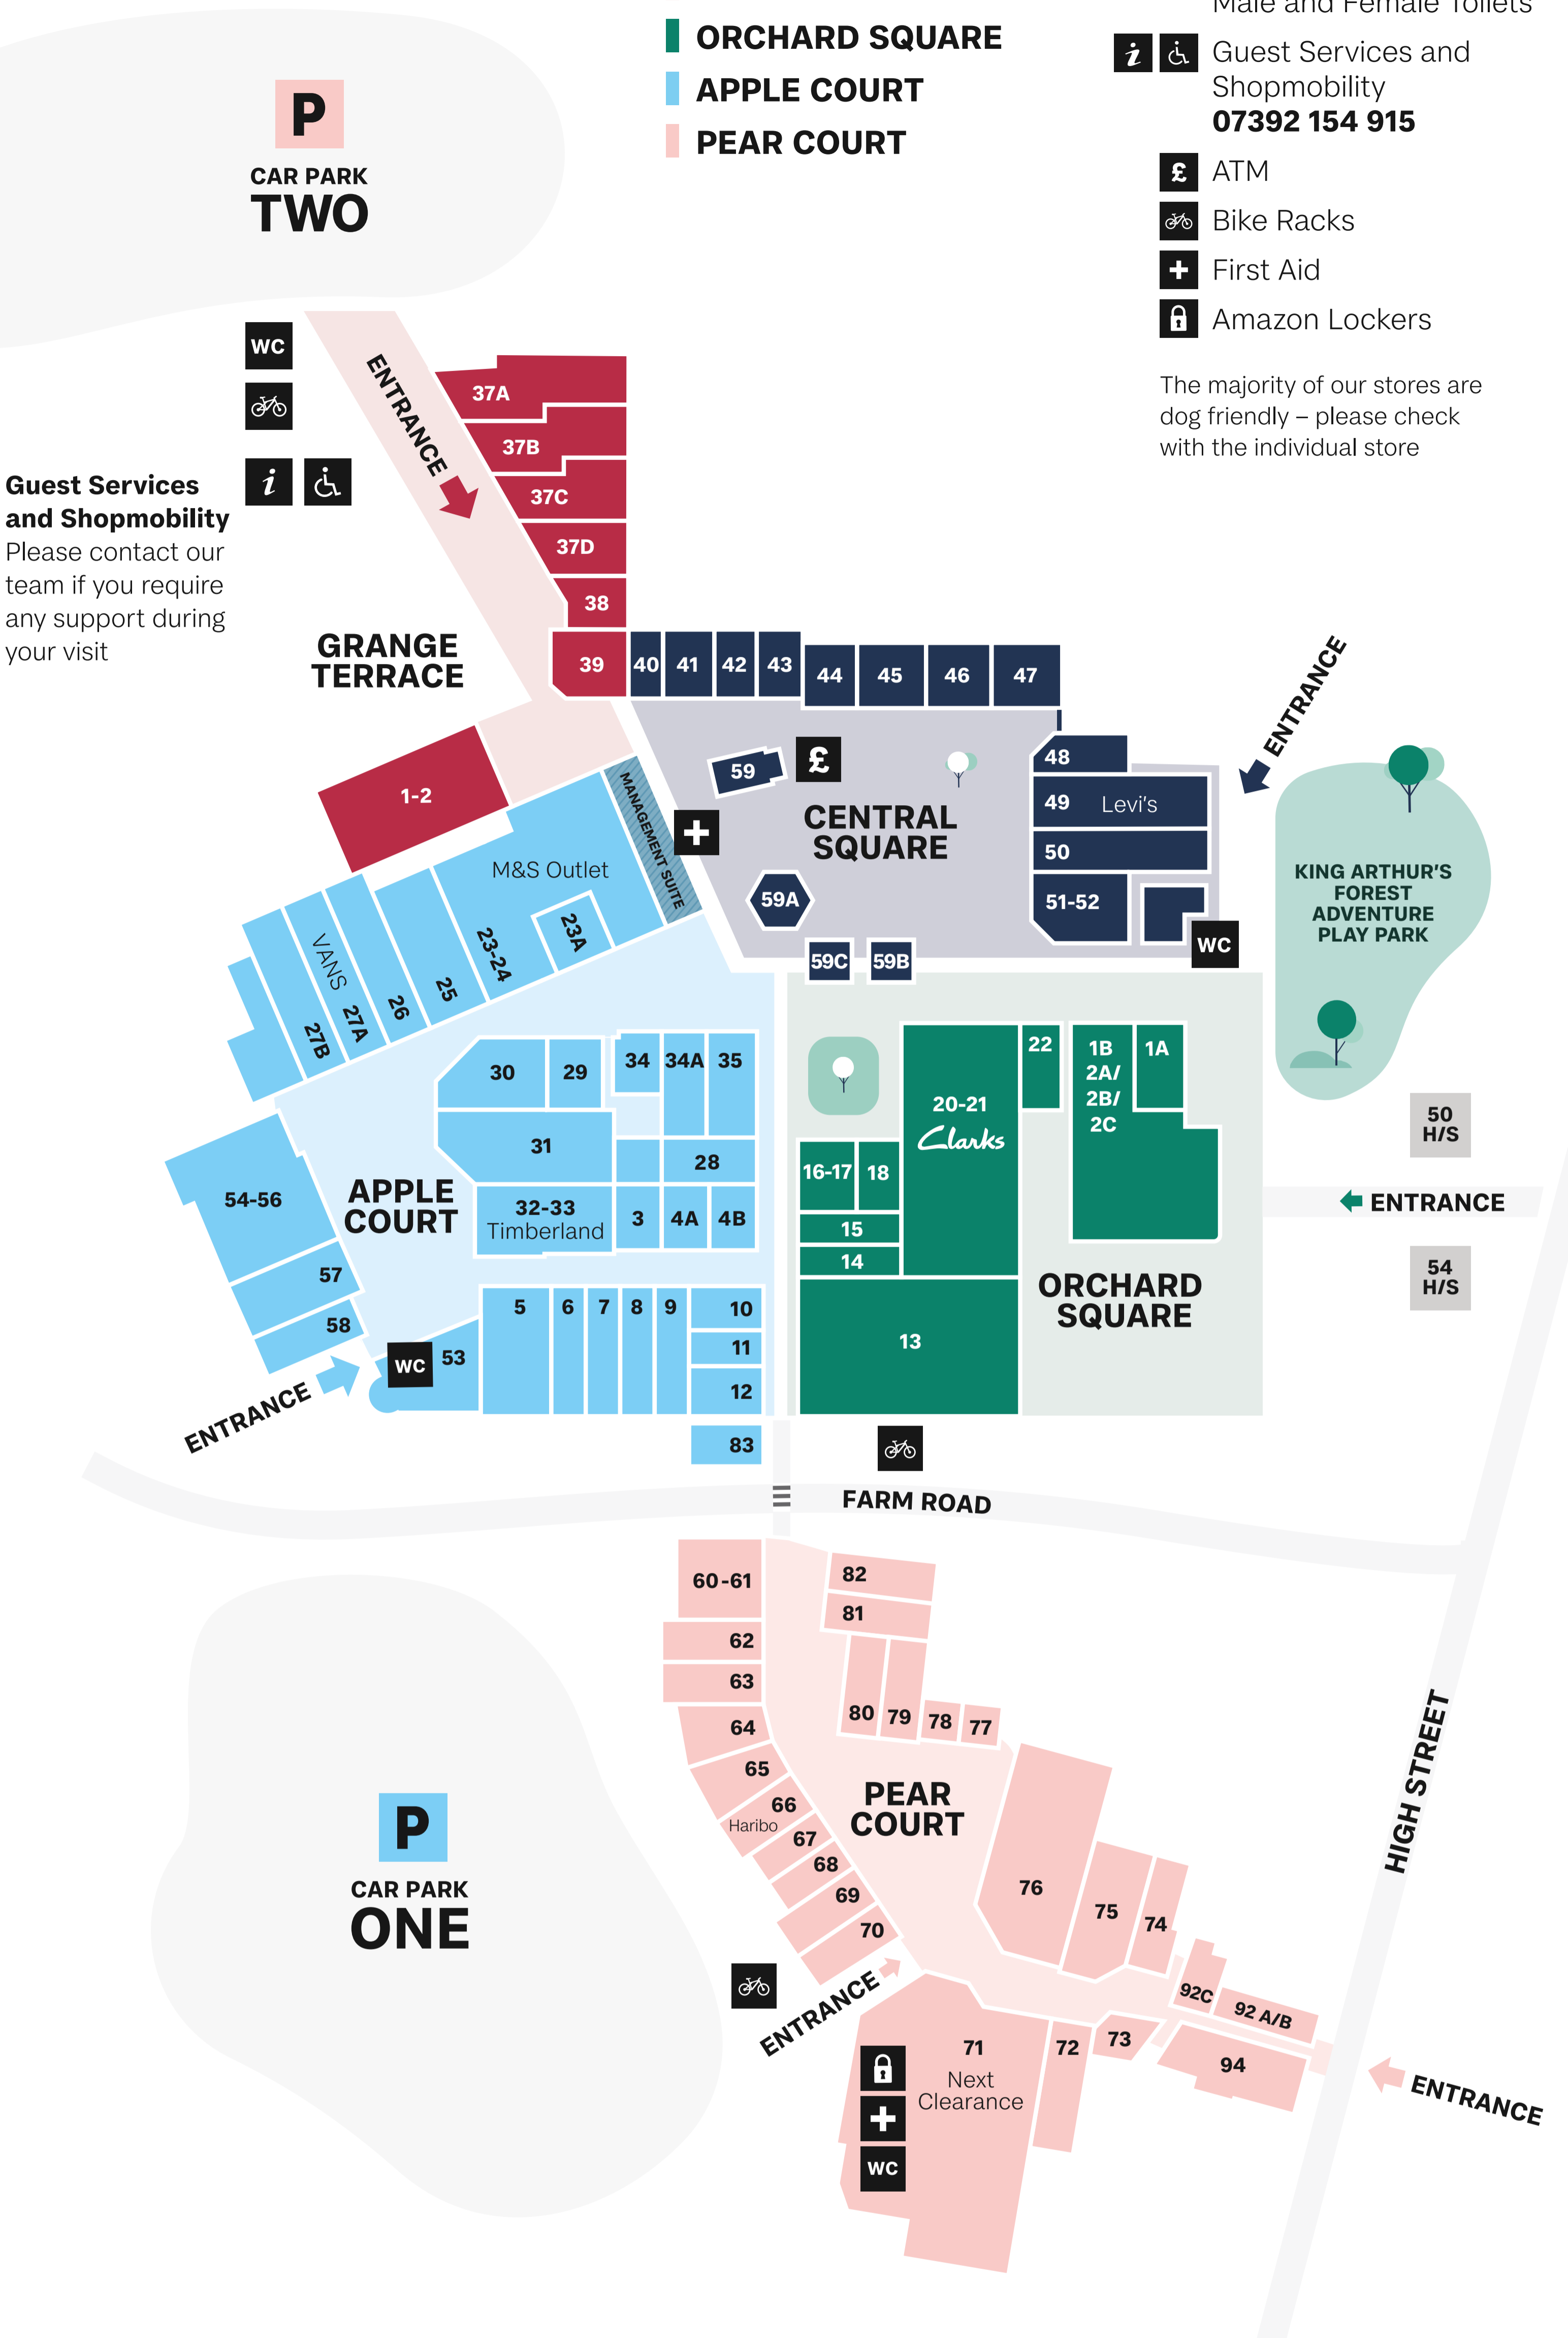

- | | | | | | | | |
|------------------------------------|--------------|-------------------------------|---------------|---------------------------|--------------|------------------------------|---------------|
| Asics | 48 | Fiorelli | 59 | Mint Velvet | 34A | Sunglass Hut | 59B |
| Barbour | 47 | Frankie & Benny's | 37B | Molton Brown | 42 | Superdry | 1-2 |
| The Beauty Outlet | 72 | Fusion Recruitment | 54 H/S | Mountain Warehouse | 60-61 | Tefal Home & Cook | 46 |
| Bedeck | 2C | GAP Outlet | 54-56 | Next Clearance | 71 | Tempur | 58 |
| Ben Sherman | 12 | Gourmet Burger Kitchen | 37A | The North Face | 27B | Timberland | 32-33 |
| The Body Shop | 82 | Hallmark | 67 | Original Penguin | 6 | TRUST Dental | 50 H/S |
| Cadbury | 81 | Hamleys | 9 | Osprey London | 83 | Tog 24 | 38 |
| Caffè Mattia | 77 | Haribo | 66 | Paperchase | 65 | Tommy Hilfiger | 25 |
| Caffè Nero | 80 | Henri-Lloyd | 8 | The Perfume Shop | 10 | Trespass | 5 |
| Calvin Klein | 26 | Hobbs | 35 | Phase Eight | 34 | Vans | 27A |
| Calvin Klein Underwear | 45 | Holland & Barrett | 73 | Pizza Express | 94 | Villeroy & Boch | 44 |
| Chapelle | 59A | Hotel Chocolat | 11 | Portmeirion | 1B | Vodafone | 92C |
| Claire's | 79 | Jack Wills | 50 | Pret A Manger | 37D | Weird Fish | 68 |
| Clarks | 20-21 | Jack Wolfskin | 51-52 | Prezzo | 37C | White Stuff | 3 |
| The Cosmetics Company Store | 39 | Jeff Banks | 31 | ProCook | 64 | Wonderbra | 4A |
| The Cornish Bakery | 53 | Joules | 62 | Radley | 16-17 | The Works Outlet | 75 |
| Costa Coffee | 1A | Lakeland Leather | 23A | Raging Bull | 70 | Yankee Candle | 18 |
| Cotton Traders | 15 | Lazy Jacks | 41 | Roman Originals | 74 | | |
| Crew Clothing Company | 69 | Le Creuset | 40 | Saltrock | 7 | | |
| Dartington Crystal | 2A | Levi's | 49 | Samsonite | 29 | | |
| Denby | 2B | Lindt Chocolate | 43 | Skechers | 28 | | |
| Dune London | 14 | M&S Outlet | 23-24 | Sports Direct | 76 | | |
| FatFace | 57 | Menkind | 22 | Suit Direct | 31 | | |