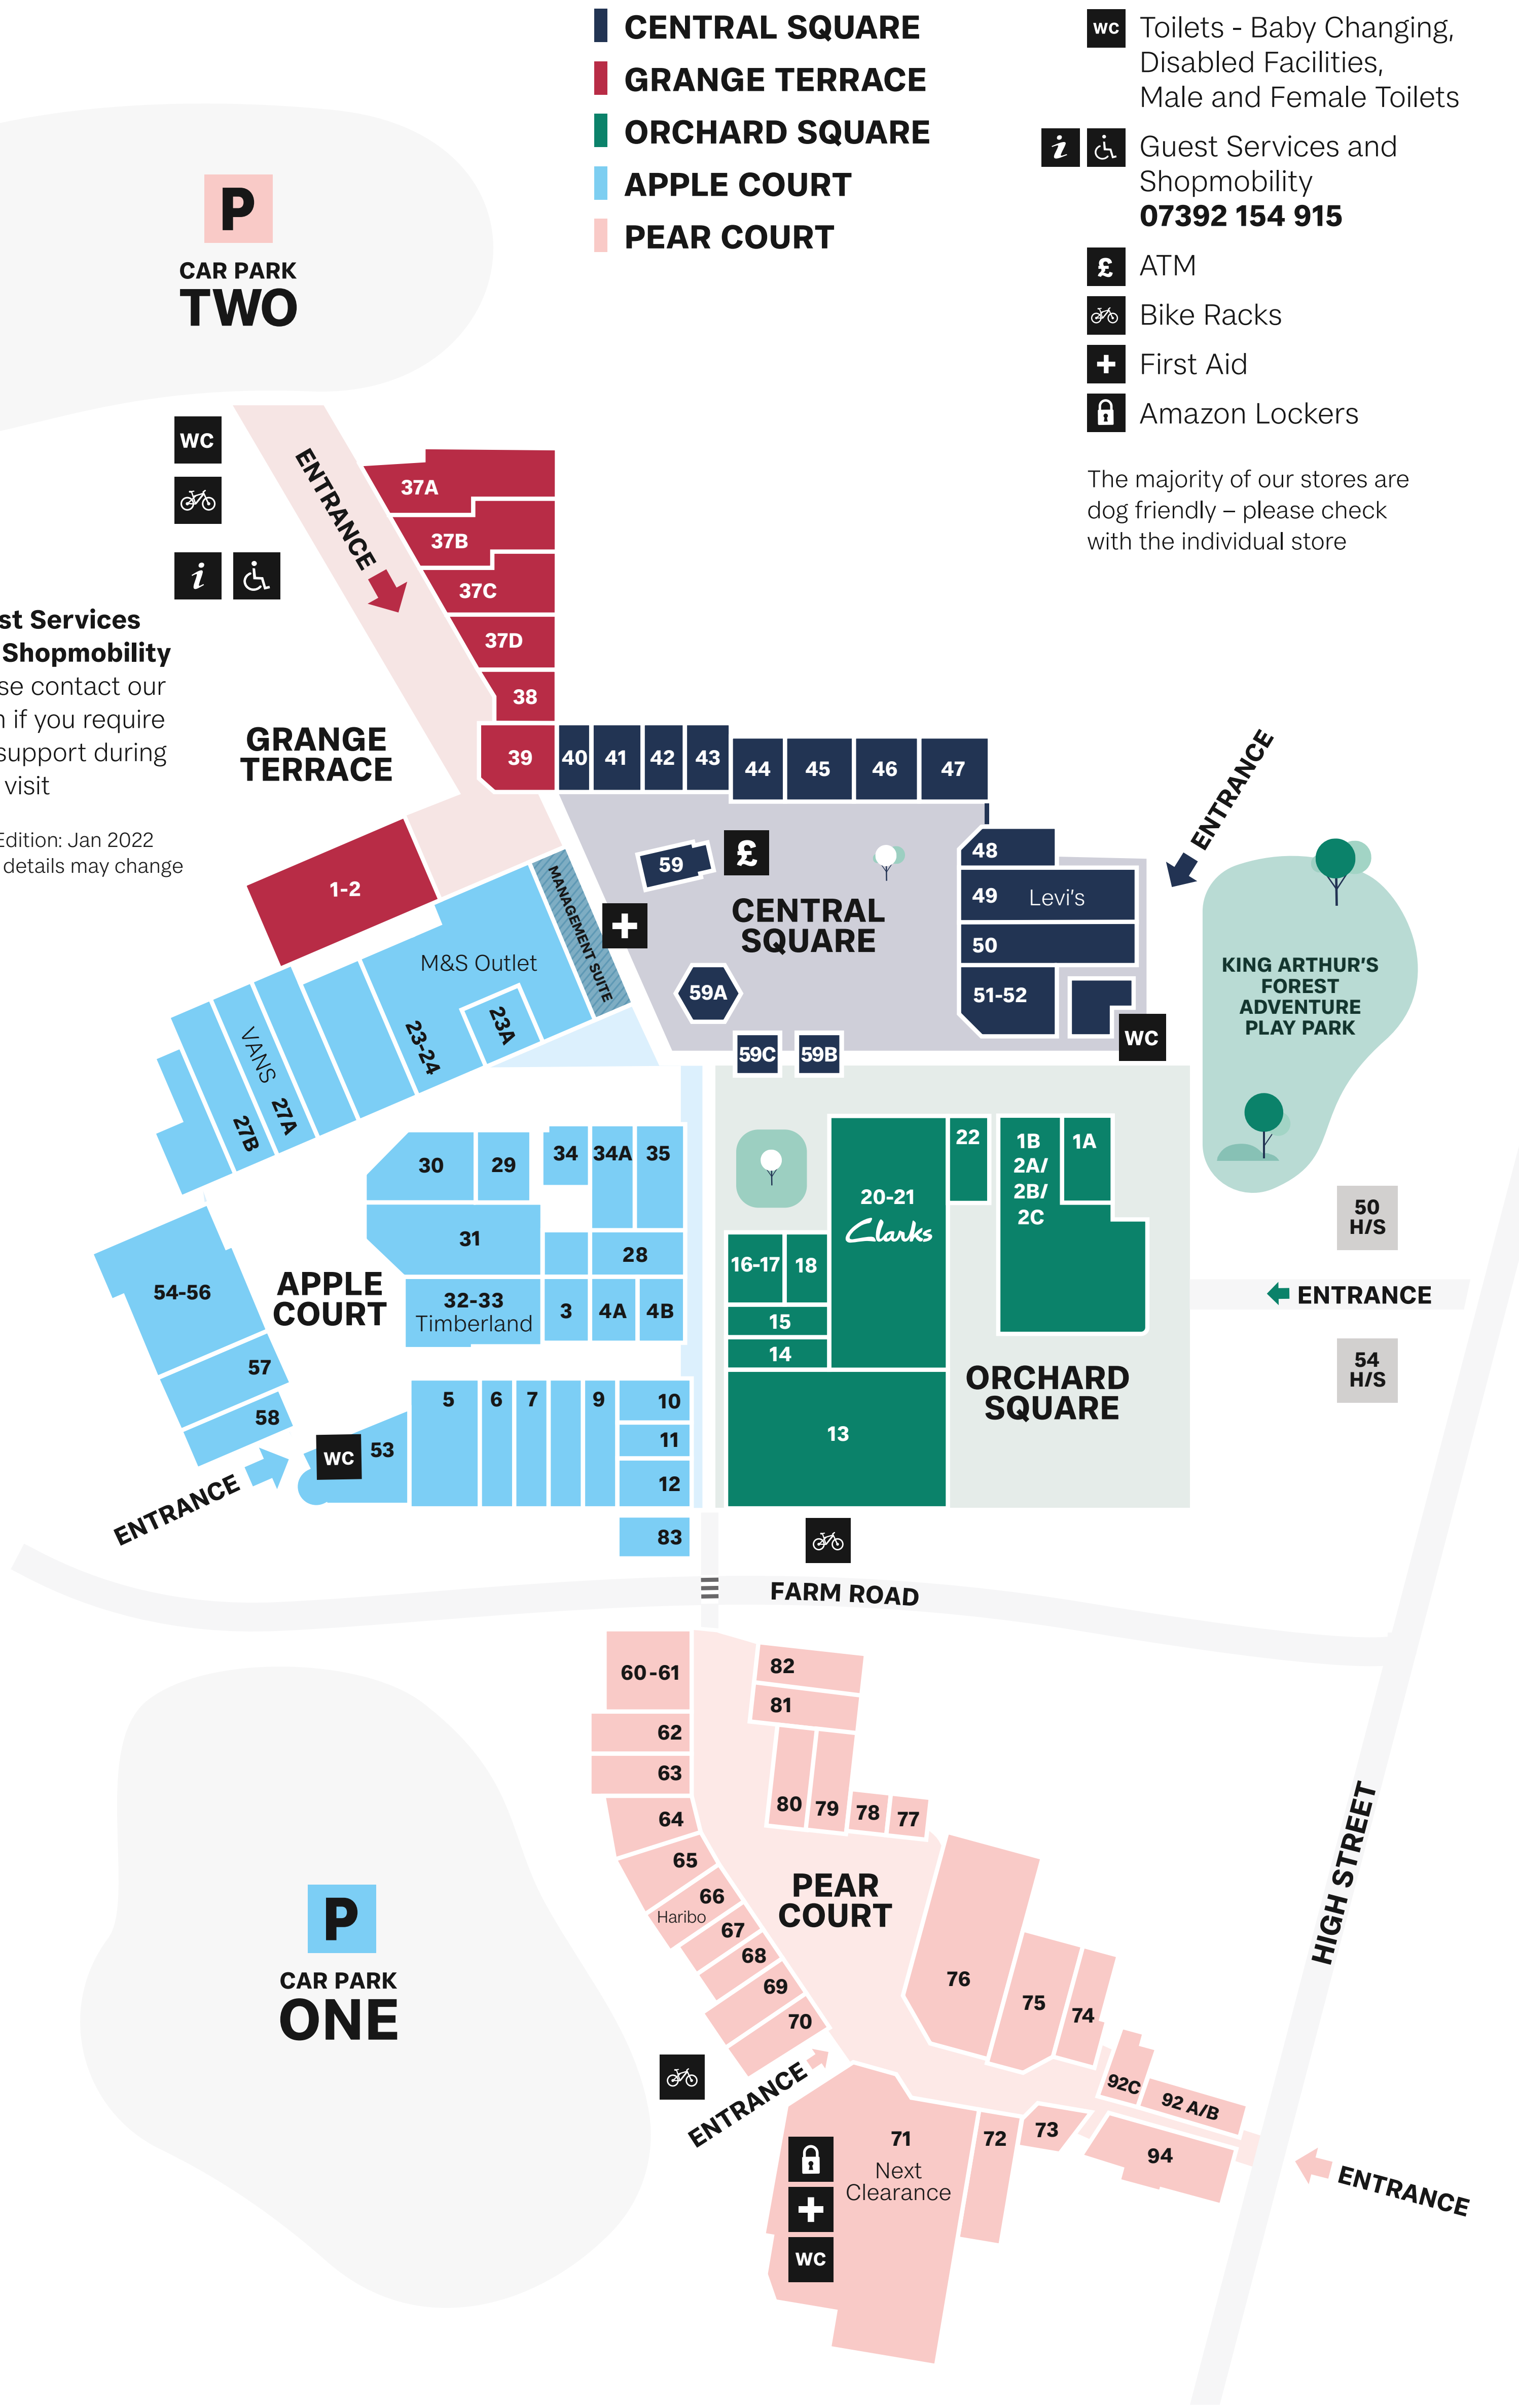

Map Edition: Jan 2022  
Store details may change

- |  |              |   |               |   |              |  |               |
|--|--------------|---|---------------|---|--------------|--|---------------|
| <span style="color: #003366;">■</span> Asics                       | <b>48</b>    | <span style="color: #0099CC;">■</span> Frugi                  | <b>9</b>      | <span style="color: #FF9999;">■</span> Next Clearance           | <b>71</b>    | <span style="color: #003366;">■</span> Tefal Home & Cook   | <b>46</b>     |
| <span style="color: #003366;">■</span> Barbour                     | <b>47</b>    | <span style="color: #999999;">■</span> Fusion Recruitment     | <b>54 H/S</b> | <span style="color: #0099CC;">■</span> The North Face           | <b>27B</b>   | <span style="color: #0099CC;">■</span> Tempur              | <b>58</b>     |
| <span style="color: #999999;">■</span> The Beauty Outlet           | <b>72</b>    | <span style="color: #990033;">■</span> Gourmet Burger Kitchen | <b>37A</b>    | <span style="color: #0099CC;">■</span> Original Penguin         | <b>6</b>     | <span style="color: #0099CC;">■</span> Timberland          | <b>32-33</b>  |
| <span style="color: #006633;">■</span> Bedeck                      | <b>2C</b>    | <span style="color: #0099CC;">■</span> The Gift Company       | <b>30</b>     | <span style="color: #006633;">■</span> Osprey London            | <b>83</b>    | <span style="color: #999999;">■</span> TRUST Dental        | <b>50 H/S</b> |
| <span style="color: #0099CC;">■</span> Ben Sherman                 | <b>12</b>    | <span style="color: #FF9999;">■</span> Hallmark               | <b>67</b>     | <span style="color: #FF9999;">■</span> Paperchase               | <b>65</b>    | <span style="color: #990033;">■</span> Tog 24              | <b>38</b>     |
| <span style="color: #FF9999;">■</span> The Body Shop               | <b>82</b>    | <span style="color: #FF9999;">■</span> Haribo                 | <b>66</b>     | <span style="color: #0099CC;">■</span> The Perfume Shop         | <b>10</b>    | <span style="color: #0099CC;">■</span> Trespass            | <b>5</b>      |
| <span style="color: #FF9999;">■</span> Cadbury                     | <b>81</b>    | <span style="color: #0099CC;">■</span> Hobbs                  | <b>35</b>     | <span style="color: #0099CC;">■</span> Phase Eight              | <b>34</b>    | <span style="color: #0099CC;">■</span> Vans                | <b>27A</b>    |
| <span style="color: #FF9999;">■</span> Caffè Nero                  | <b>80</b>    | <span style="color: #FF9999;">■</span> Holland & Barrett      | <b>73</b>     | <span style="color: #FF9999;">■</span> Pizza Express            | <b>94</b>    | <span style="color: #003366;">■</span> Villeroy & Boch     | <b>44</b>     |
| <span style="color: #003366;">■</span> Calvin Klein Underwear      | <b>45</b>    | <span style="color: #0099CC;">■</span> Hotel Chocolat         | <b>11</b>     | <span style="color: #006633;">■</span> Portmeirion              | <b>1B</b>    | <span style="color: #FF9999;">■</span> Vodafone            | <b>92C</b>    |
| <span style="color: #003366;">■</span> Chapelle                    | <b>59A</b>   | <span style="color: #003366;">■</span> Jack Wills             | <b>50</b>     | <span style="color: #990033;">■</span> Pret A Manger            | <b>37D</b>   | <span style="color: #FF9999;">■</span> Weird Fish          | <b>68</b>     |
| <span style="color: #FF9999;">■</span> Claire's                    | <b>79</b>    | <span style="color: #003366;">■</span> Jack Wolfskin          | <b>51-52</b>  | <span style="color: #990033;">■</span> Prezzo                   | <b>37C</b>   | <span style="color: #0099CC;">■</span> White Stuff         | <b>3</b>      |
| <span style="color: #006633;">■</span> Clarks                      | <b>20-21</b> | <span style="color: #0099CC;">■</span> Jeff Banks             | <b>31</b>     | <span style="color: #FF9999;">■</span> ProCook                  | <b>64</b>    | <span style="color: #0099CC;">■</span> Whittard of Chelsea | <b>4B</b>     |
| <span style="color: #990033;">■</span> The Cosmetics Company Store | <b>39</b>    | <span style="color: #FF9999;">■</span> Joules                 | <b>62</b>     | <span style="color: #006633;">■</span> Radley                   | <b>16-17</b> | <span style="color: #FF9999;">■</span> The Works Outlet    | <b>75</b>     |
| <span style="color: #0099CC;">■</span> The Cornish Bakery          | <b>53</b>    | <span style="color: #0099CC;">■</span> Lakeland Leather       | <b>23A</b>    | <span style="color: #FF9999;">■</span> Raging Bull              | <b>70</b>    | <span style="color: #006633;">■</span> Yankee Candle       | <b>18</b>     |
| <span style="color: #006633;">■</span> Costa Coffee                | <b>1A</b>    | <span style="color: #003366;">■</span> Lazy Jacks             | <b>41</b>     | <span style="color: #FF9999;">■</span> Roman Originals          | <b>74</b>    |  |               |
| <span style="color: #006633;">■</span> Cotton Traders              | <b>15</b>    | <span style="color: #003366;">■</span> Le Creuset             | <b>40</b>     | <span style="color: #0099CC;">■</span> Saltrock                 | <b>7</b>     |  |               |
| <span style="color: #FF9999;">■</span> Craghoppers                 | <b>63</b>    | <span style="color: #003366;">■</span> Levi's                 | <b>49</b>     | <span style="color: #0099CC;">■</span> Samsonite                | <b>29</b>    |  |               |
| <span style="color: #FF9999;">■</span> Crew Clothing Company       | <b>69</b>    | <span style="color: #003366;">■</span> Lindt Chocolate        | <b>43</b>     | <span style="color: #0099CC;">■</span> Skechers                 | <b>28</b>    |  |               |
| <span style="color: #006633;">■</span> Dartington Crystal          | <b>2A</b>    | <span style="color: #0099CC;">■</span> M&S Outlet             | <b>23-24</b>  | <span style="color: #FF9999;">■</span> Sports Direct            | <b>76</b>    |  |               |
| <span style="color: #006633;">■</span> Denby                       | <b>2B</b>    | <span style="color: #006633;">■</span> Menkind                | <b>22</b>     | <span style="color: #0099CC;">■</span> Suit Direct              | <b>31</b>    |  |               |
| <span style="color: #006633;">■</span> Dune London                 | <b>14</b>    | <span style="color: #0099CC;">■</span> Mint Velvet            | <b>34A</b>    | <span style="color: #003366;">■</span> Summerhouse Aromatherapy | <b>59C</b>   |  |               |
| <span style="color: #0099CC;">■</span> FatFace                     | <b>57</b>    | <span style="color: #003366;">■</span> Molton Brown           | <b>42</b>     | <span style="color: #003366;">■</span> Sunglass Hut             | <b>59B</b>   |  |               |
| <span style="color: #990033;">■</span> Frankie & Benny's           | <b>37B</b>   | <span style="color: #FF9999;">■</span> Mountain Warehouse     | <b>60-61</b>  | <span style="color: #990033;">■</span> Superdry                 | <b>1-2</b>   |  |               |